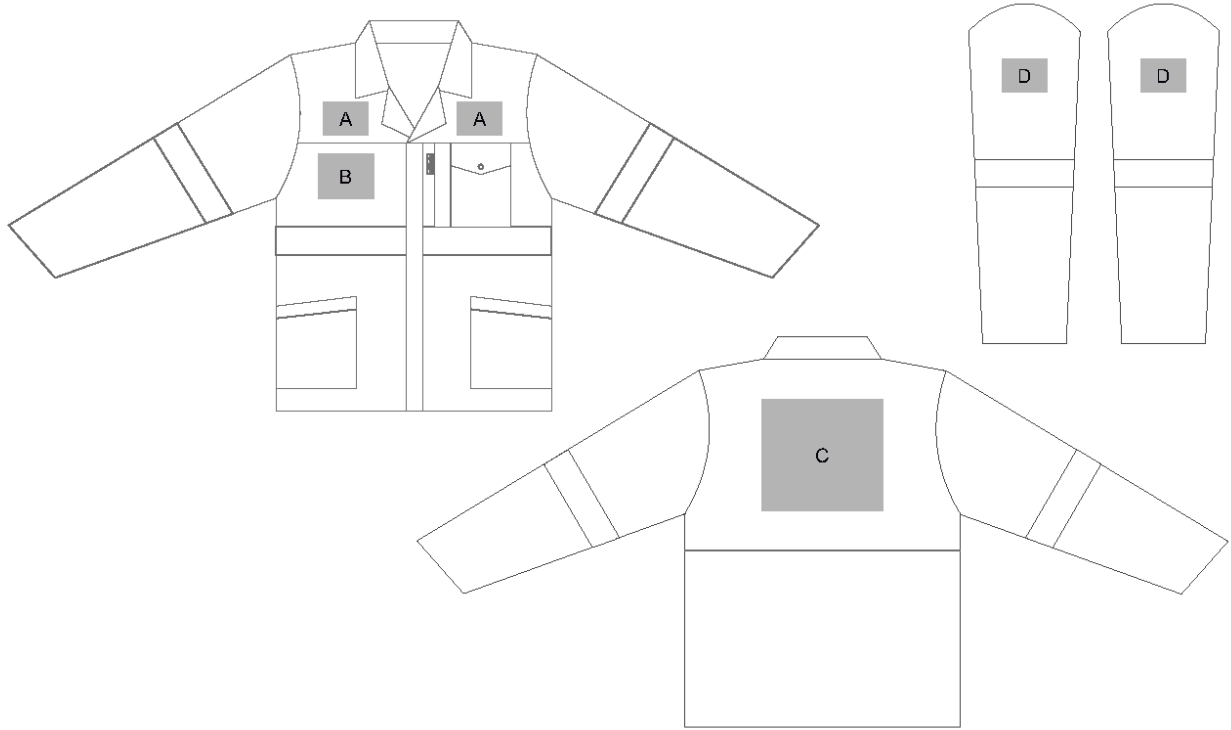

ALT-1109

Traffic Premium Two-Tone Hi-Viz Reflective Jacket

Need to know:

Branding Options:

Position A

1. Screen Print (SA)
1 Colour
Size: 70mm wide x 30mm high
2. Embroidery (EMB-A)
9 Colours
Size: 80mm wide x 60mm high

Position C

1. Screen Print (SA)
6 Colours
Size: 220mm wide x 200mm high
2. Embroidery (EMB-A)
9 Colours
Size: 100mm wide x 100mm high

Position B

1. Screen Print (SA)
1 Colour
Size: 100mm wide x 80mm high
2. Embroidery (EMB-A)
9 Colours
Size: 80mm wide x 60mm high

Position D

1. Screen Print (SA)
2 Colours
Size: 60mm wide x 60mm high
2. Embroidery (EMB-A)
9 Colours
Size: 80mm wide x 60mm high